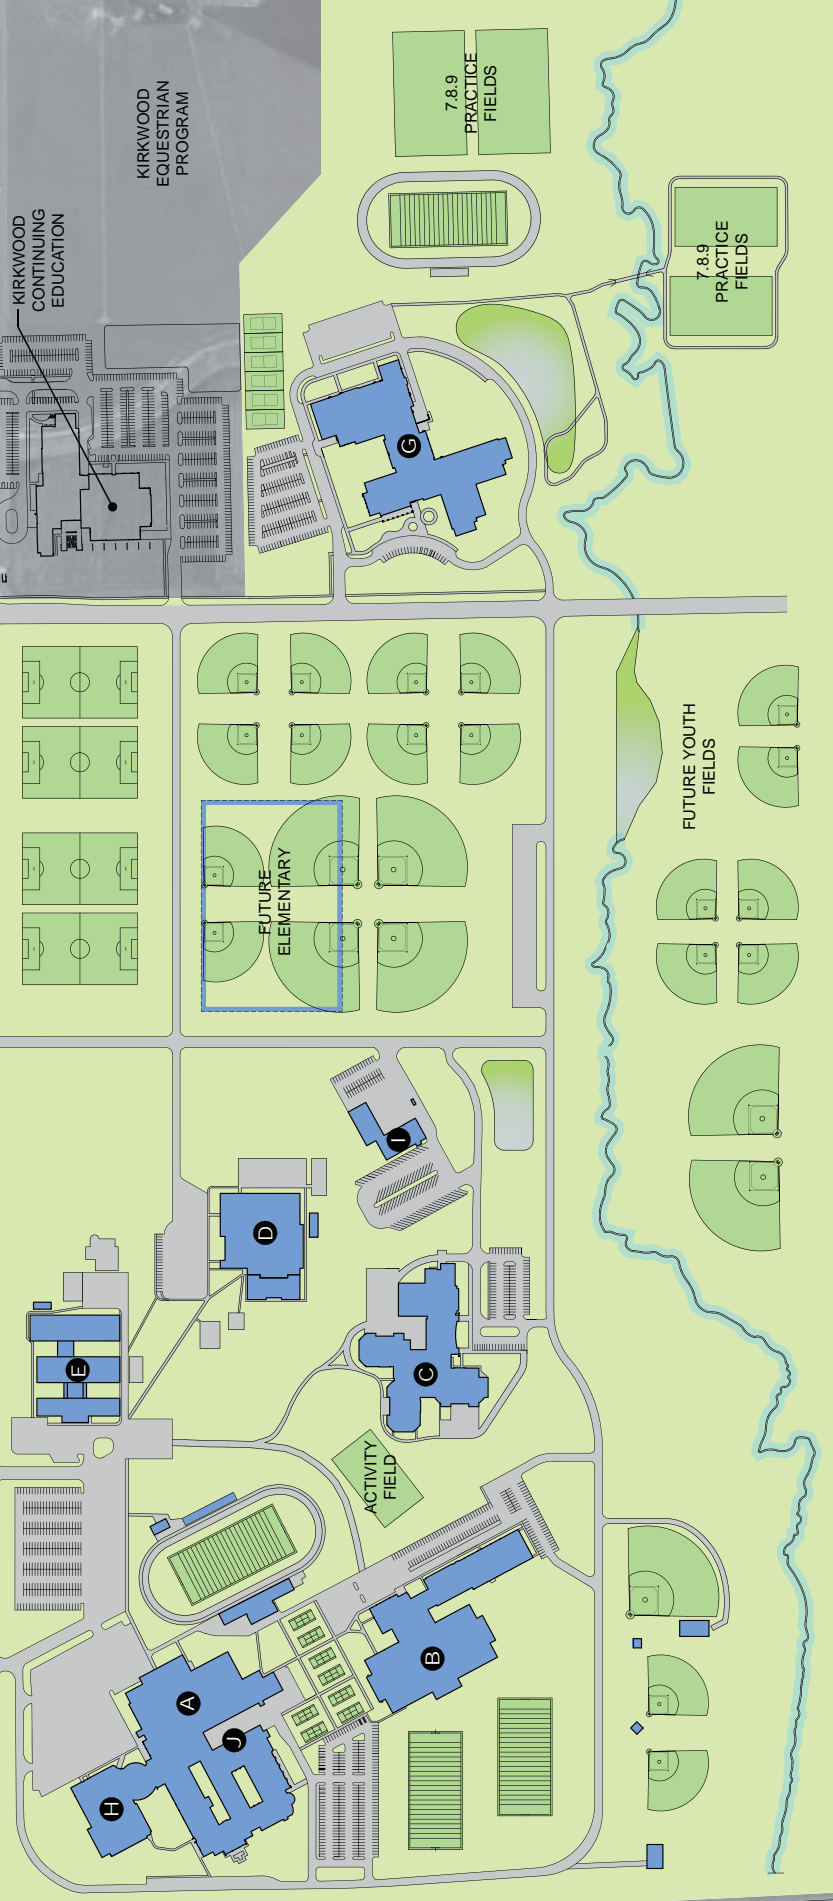

LEGEND

- A** PRAIRIE HIGH SCHOOL
- B** PRAIRIE CREEK INTERMEDIATE
- C** PRAIRIE RIDGE ELEMENTARY
- D** PRAIRIE VIEW ELEMENTARY
- E** PRAIRIE CREST ELEMENTARY
- F** PRAIRIE HEIGHTS ELEMENTARY
- G** PRAIRIE POINT M.S. & 9TH GRADE ACADEMY
- H** PRAIRIE PERFORMING ARTS CENTER
- I** FACILITIES / TRANSPORTATION
- J** DISTRICT OFFICE

76TH AVE

KIRKWOOD BLVD.

1-380

COLLEGE COMMUNITY MASTER PLAN

JUNE 2009
CAMPUS MASTER PLAN